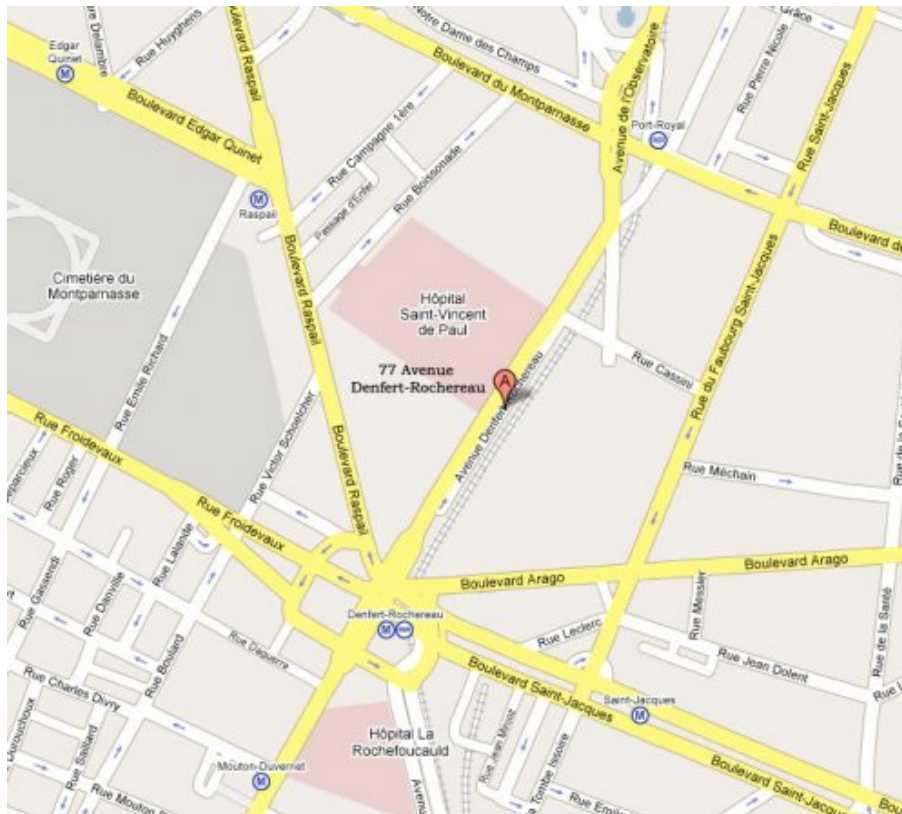

Plan du quartier site de Paris